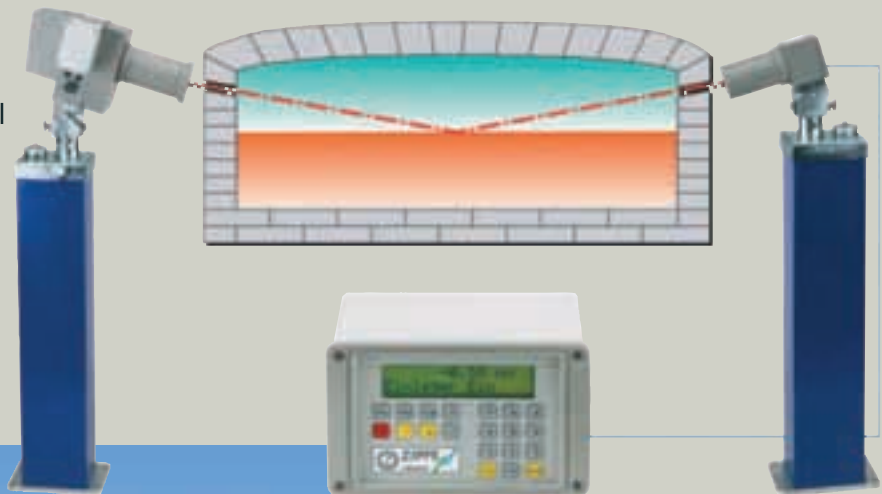

CULLET PROCESSING SYSTEMS

Float, container, fiber or tableware glass – ZIPPE offers the right type of crusher for all kinds of glass to be broken and reused for remelting.

To charge batch and cullet in the right quantity and procedure convenient for the melting furnace – this is the target of ZIPPE batch chargers.

Various models for all types of glass and furnaces are available.

BATCH CHARGERS / GLASS LEVEL CONTROLLERS

ZIPPE glass level controllers monitor reliably the glass level in melting furnaces.

The mechanical glass level controller is operating with a scanning platinum electrode and the optical one is operating with a halogen light beam reflected by the glass surface.