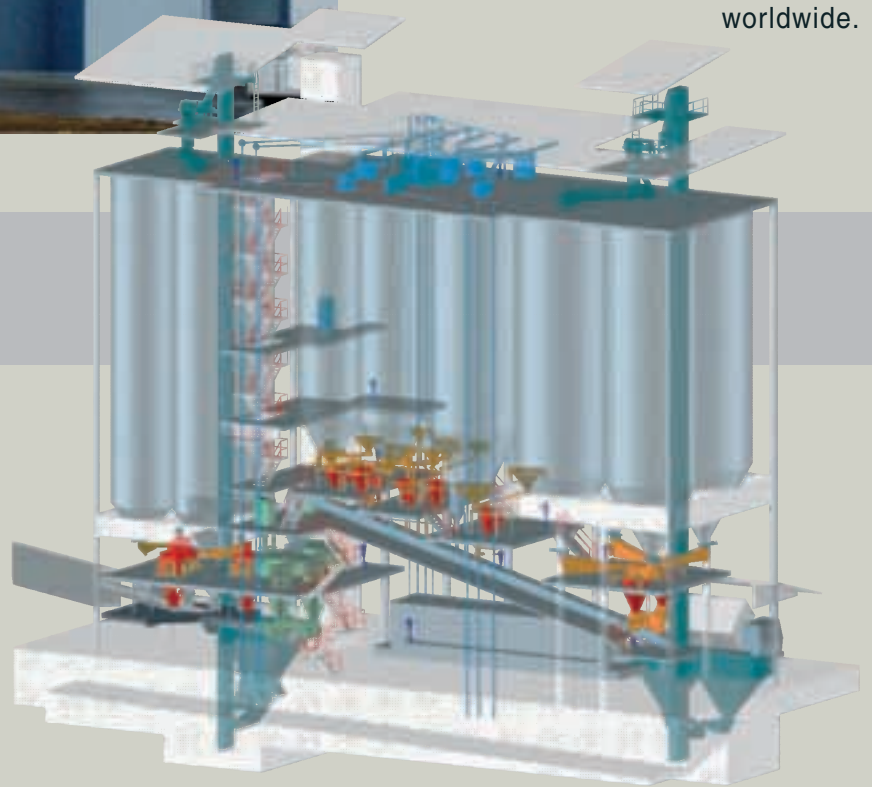

ZIPPE - Partner for the international glass industry

OUR PROGRAMME

Engineering, Construction, Installation, Commissioning

FLOAT GLASS

CONTAINER GLASS

FIBER GLASS

SPECIAL GLASS

Supplying the melting furnace with batch of correct composition and homogeneity on call around the clock – this is the target of ZIPPE batch plants operating successfully worldwide.

BATCH PLANTS

An electronic control system meeting the up-to-date standard is an absolute “must” for guaranteeing a reliable and reproducible plant operation

Recycling plants for inhouse glass waste (hot and cold end) is compulsory for modern glass factories. Scraping conveyors are key components for those systems.

CULLET PROCESSING SYSTEMS

Float, container, fiber or tableware glass – ZIPPE offers the right type of crusher for all kinds of glass to be broken and reused for remelting.

To charge batch and cullet in the right quantity and procedure convenient for the melting furnace – this is the target of ZIPPE batch chargers.

Various models for all types of glass and furnaces are available.

BATCH CHARGERS / GLASS LEVEL CONTROLLERS

ZIPPE glass level controllers monitor reliably the glass level in melting furnaces.

The mechanical glass level controller is operating with a scanning platinum electrode and the optical one is operating with a halogen light beam reflected by the glass surface.