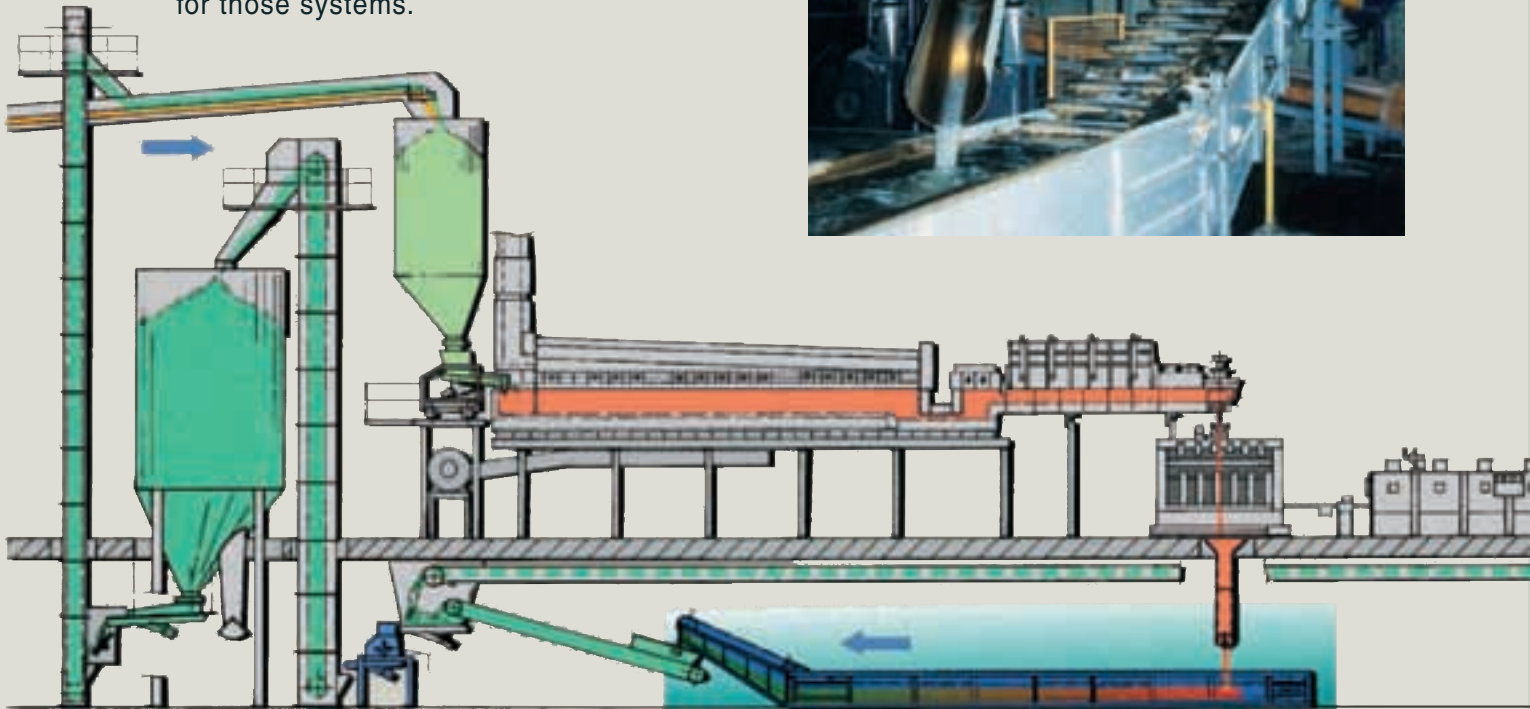

ZIPPE - Partner for the international glass industry

OUR PROGRAMME

Engineering, Construction, Installation, Commissioning

FLOAT GLASS

CONTAINER GLASS

FIBER GLASS

SPECIAL GLASS

Supplying the melting furnace with batch of correct composition and homogeneity on call around the clock – this is the target of ZIPPE batch plants operating successfully worldwide.

BATCH PLANTS

An electronic control system meeting the up-to-date standard is an absolute “must” for guaranteeing a reliable and reproducible plant operation

Recycling plants for inhouse glass waste (hot and cold end) is compulsory for modern glass factories. Scraping conveyors are key components for those systems.

CULLET PROCESSING SYSTEMS

Float, container, fiber or tableware glass – ZIPPE offers the right type of crusher for all kinds of glass to be broken and reused for remelting.

To charge batch and cullet in the right quantity and procedure convenient for the melting furnace – this is the target of ZIPPE batch chargers.

OUR PROGRAMME

Batch Plants

**Modernization of Electronical Control
and Weighing Systems**

Factory Cullet Processing Plants

Processing Plants for Special Glass Waste

Ecology Glass Recycling Plants

Batch Chargers