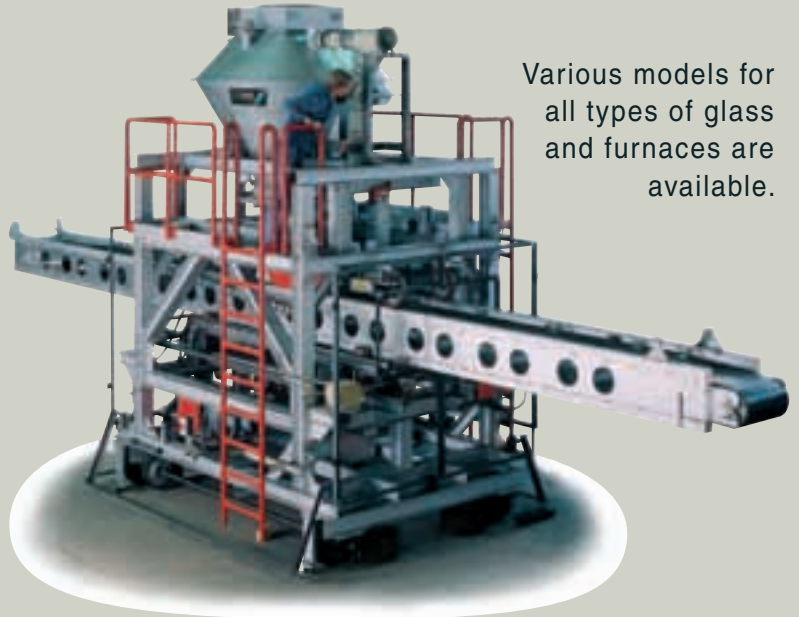

ZIPPE - Partner for the international glass industry

OUR PROGRAMME

Engineering, Construction, Installation, Commissioning

FLOAT GLASS

CONTAINER GLASS

FIBER GLASS

SPECIAL GLASS

Supplying the melting furnace with batch of correct composition and homogeneity on call around the clock – this is the target of ZIPPE batch plants operating successfully worldwide.

BATCH PLANTS

An electronic control system meeting the up-to-date standard is an absolute “must” for guaranteeing a reliable and reproducible plant operation

Recycling plants for inhouse glass waste (hot and cold end) is compulsory for modern glass factories. Scraping conveyors are key components for those systems.

CULLET PROCESSING SYSTEMS

Float, container, fiber or tableware glass – ZIPPE offers the right type of crusher for all kinds of glass to be broken and reused for remelting.

To charge batch and cullet in the right quantity and procedure convenient for the melting furnace – this is the target of ZIPPE batch chargers.